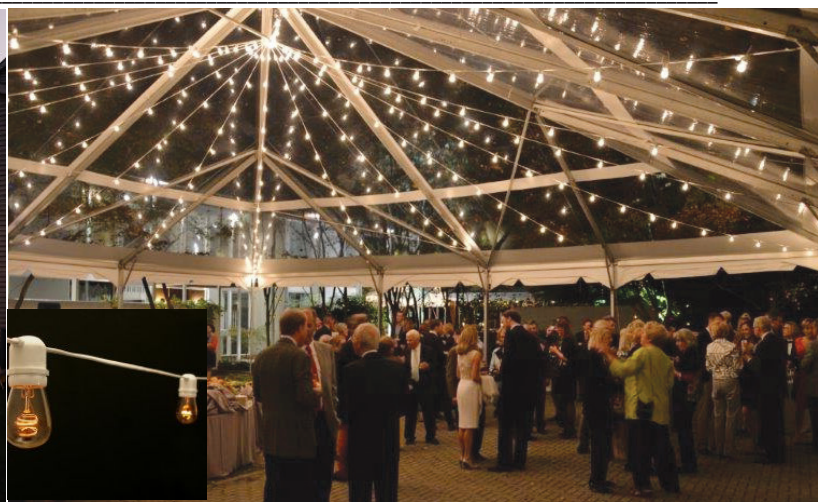

ECONOMY TENT
INTERNATIONAL
AN ANCHOR COMPANY